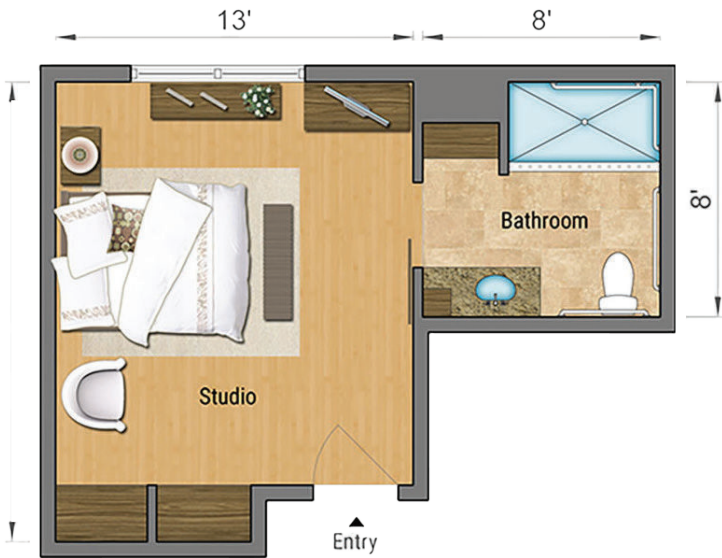

THE CHESTNUT

STUDIO | 1 BATH | 265 SQ FT

THE SYCAMORE A

STUDIO | 1 BATH | 305 SQ FT

THE SYCAMORE B

STUDIO | 1 BATH | 305 SQ FT

THE DOGWOOD

STUDIO | 1 BATH | 391 SQ FT

THE MAGNOLIA

STUDIO | 1 BATH | 310 SQ FT

THE MAPLE

STUDIO | 1 BATH | 285 SQ FT