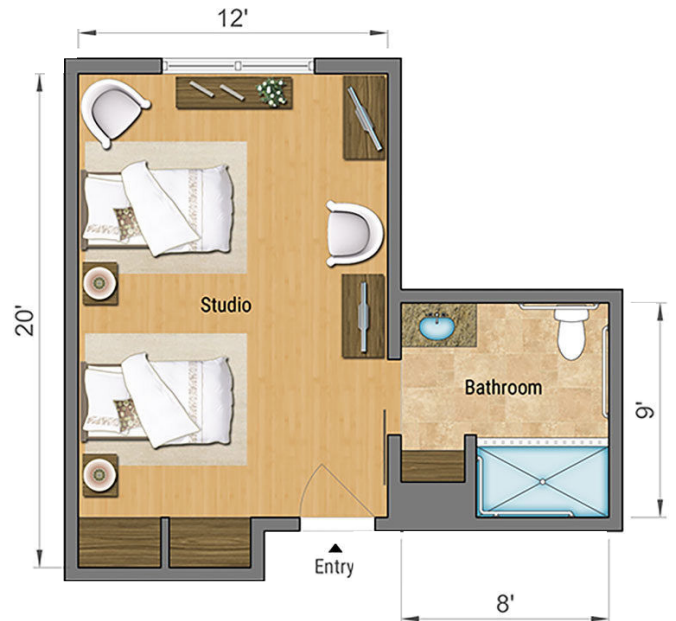

THE CHESTNUT

STUDIO | 1 BATH | 265 SQ FT

THE SYCAMORE A

STUDIO | 1 BATH | 305 SQ FT

THE SYCAMORE B

STUDIO | 1 BATH | 305 SQ FT

THE DOGWOOD

STUDIO | 1 BATH | 391 SQ FT

THE MAGNOLIA

STUDIO | 1 BATH | 310 SQ FT

THE MAPLE

STUDIO | 1 BATH | 285 SQ FT